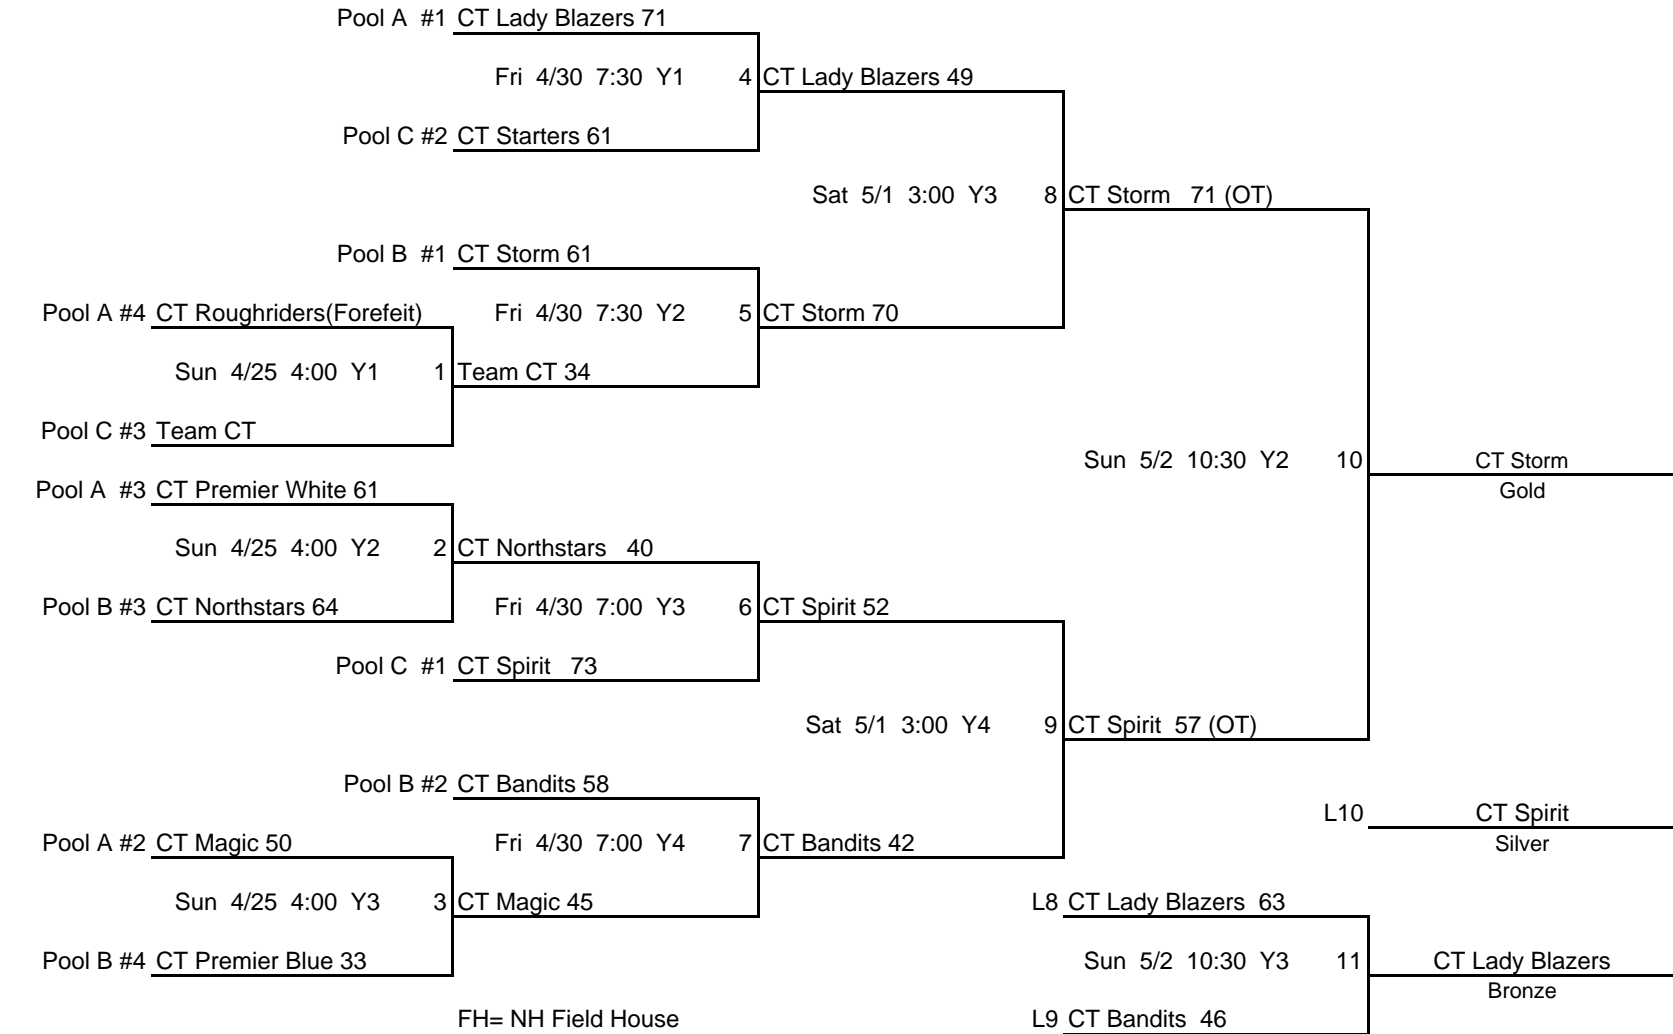

CT District Championships

16 and under

Division 1

Championship Bracket

11 Teams

FH= NH Field House
 NH= North Haven High
 Y= Yale

Home team on upper bracket.