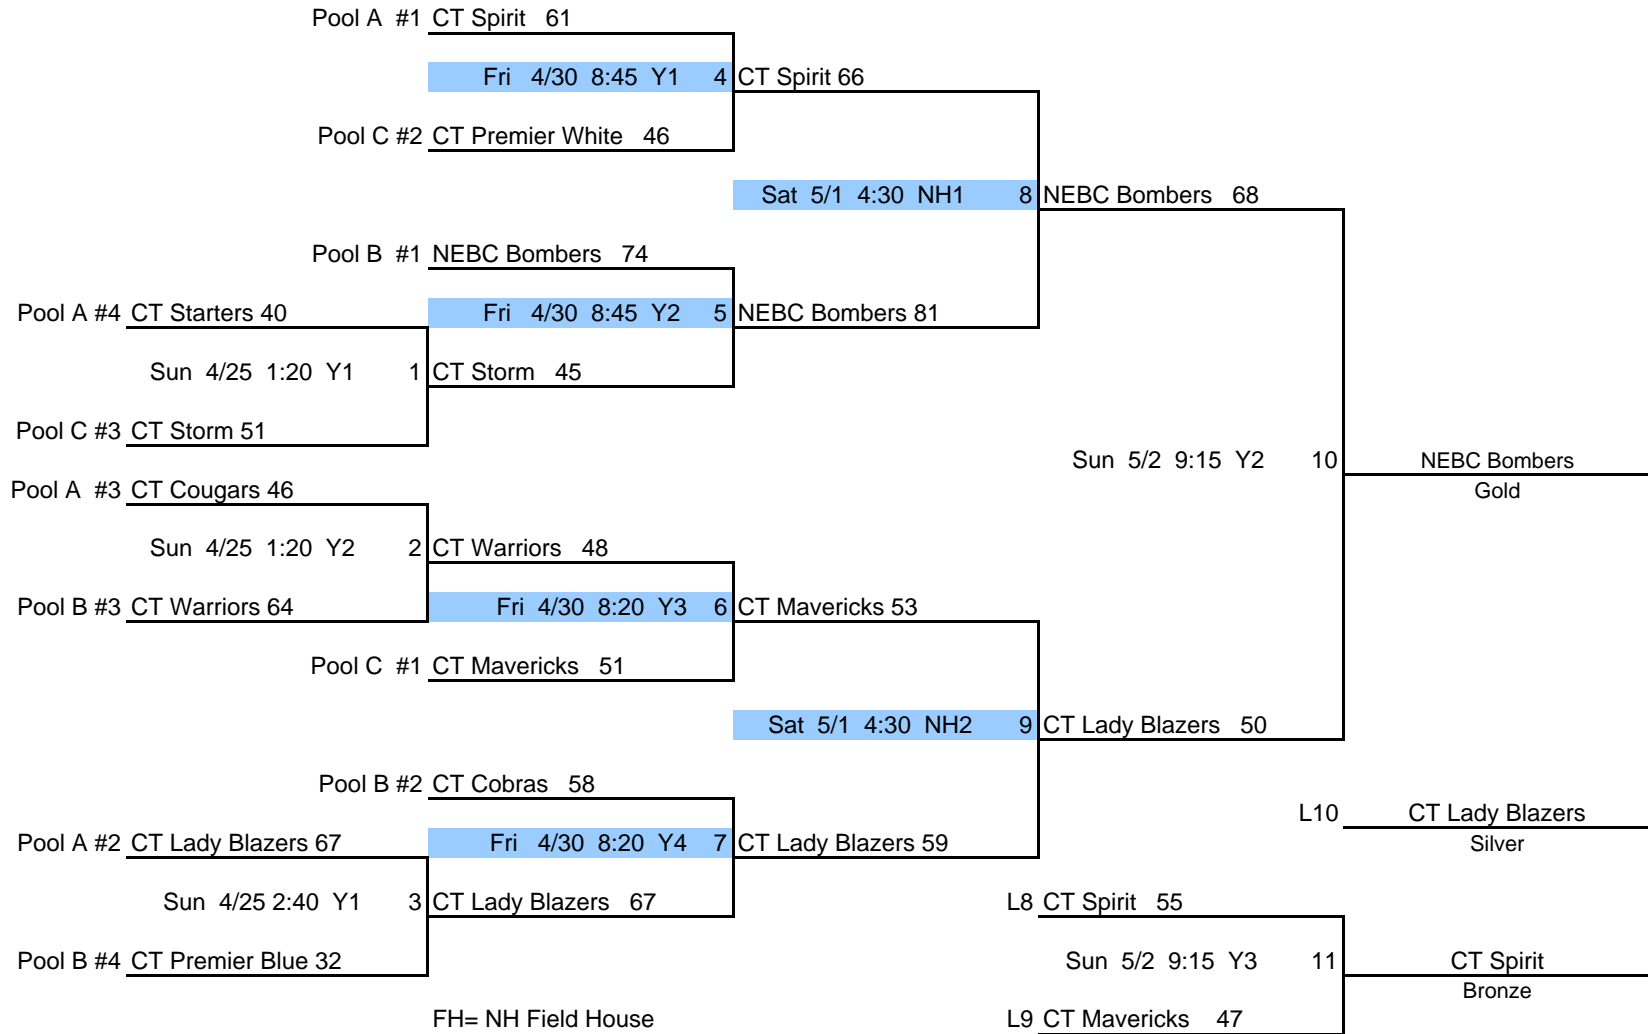

CT District Championships

15 and under

Division 1

Championship Bracket

11 Teams

revised 4/27/10

FH= NH Field House
 NH= North Haven High
 Y= Yale

Home team on upper bracket.