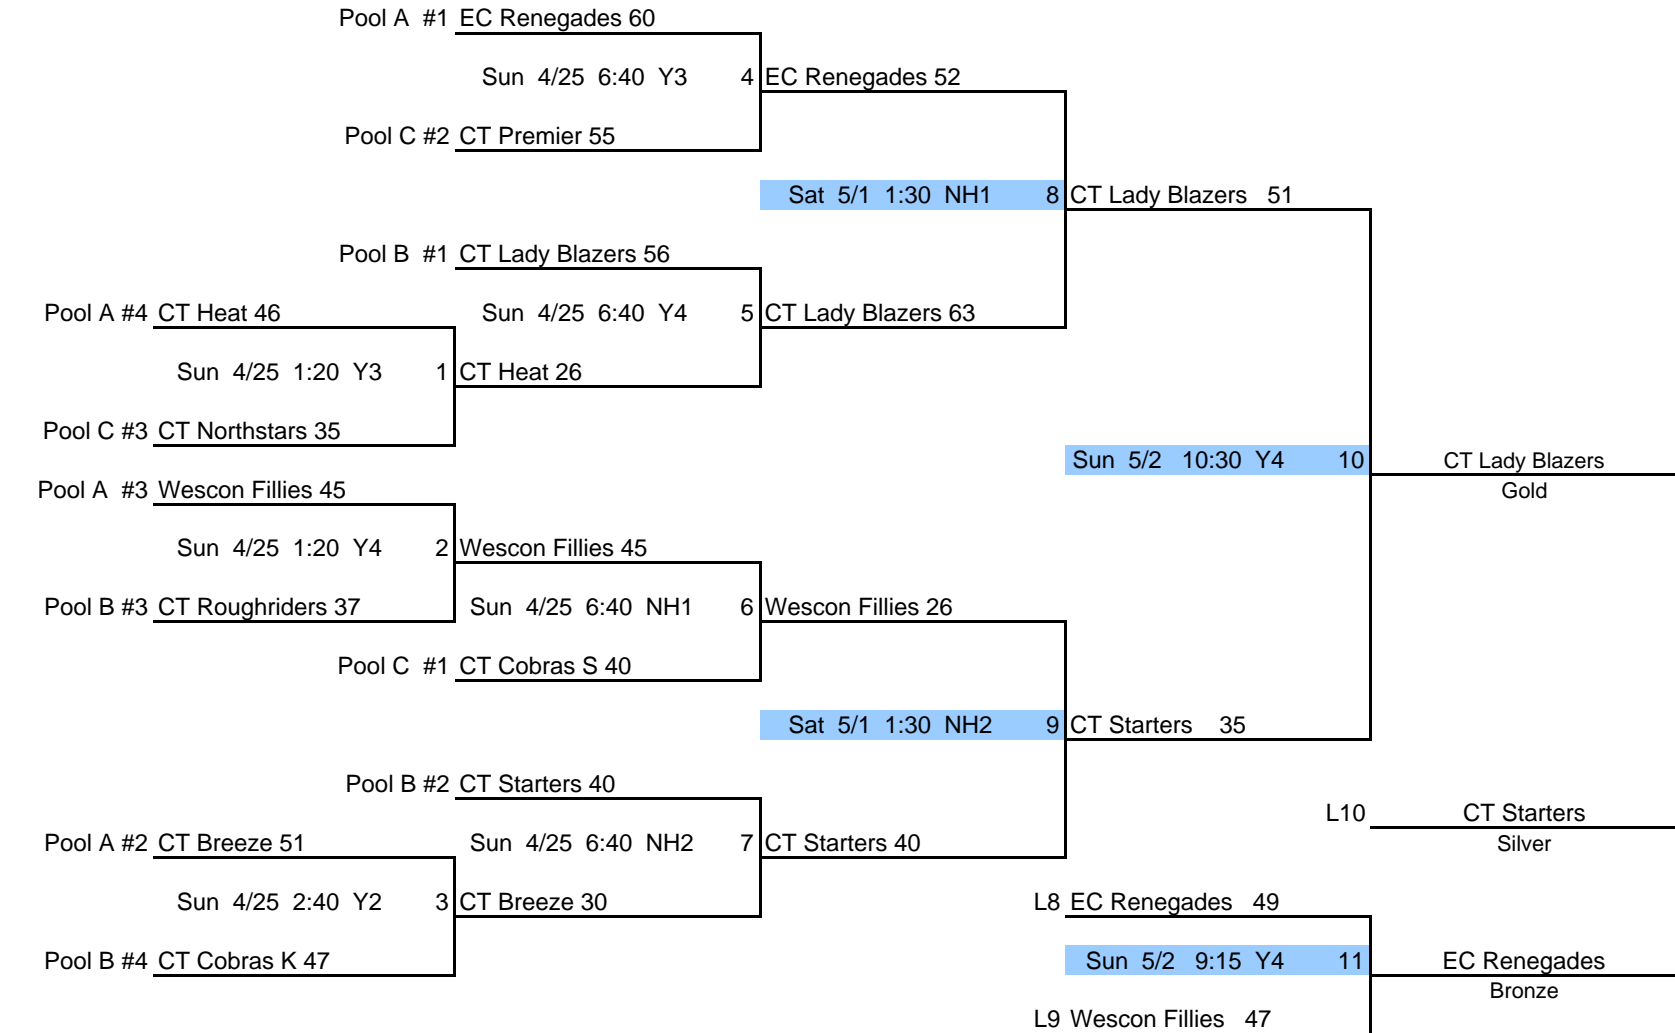

CT District Championships

14 and under

Division 2

Championship Bracket

11 Teams

revised 4/27/10

Home team on upper bracket.

FH= NH Field House
 NH= North Haven High
 Y= Yale