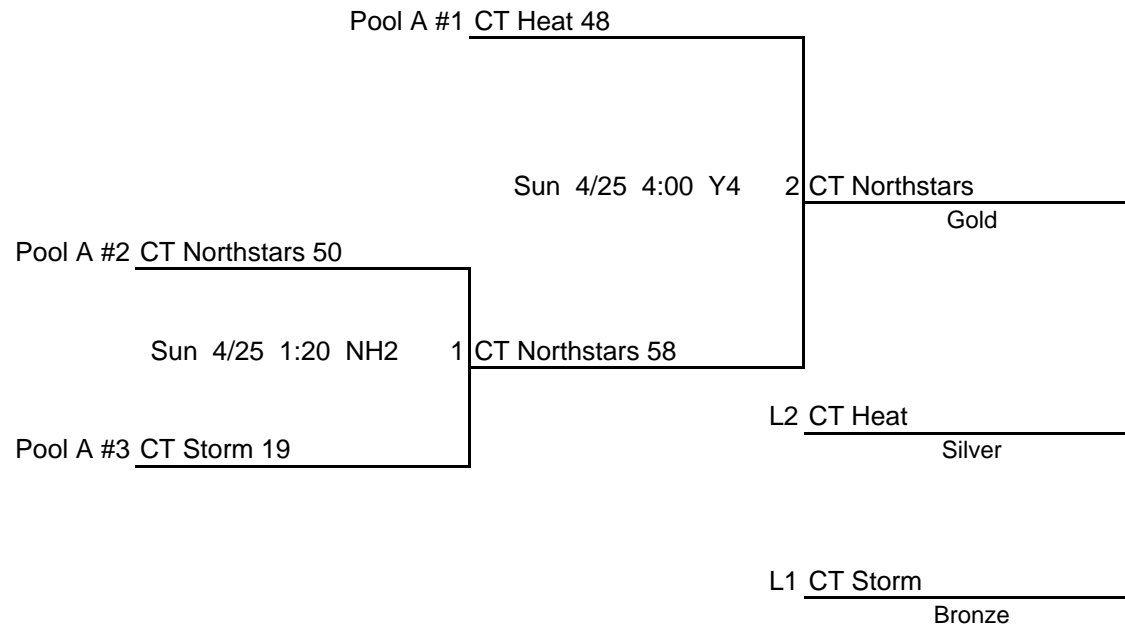

# CT District Championships

15 and under

Division 2

## Championship Bracket

3 Teams

FH= NH Field House  
NH= North Haven High  
Y= Yale

Home team on upper bracket.