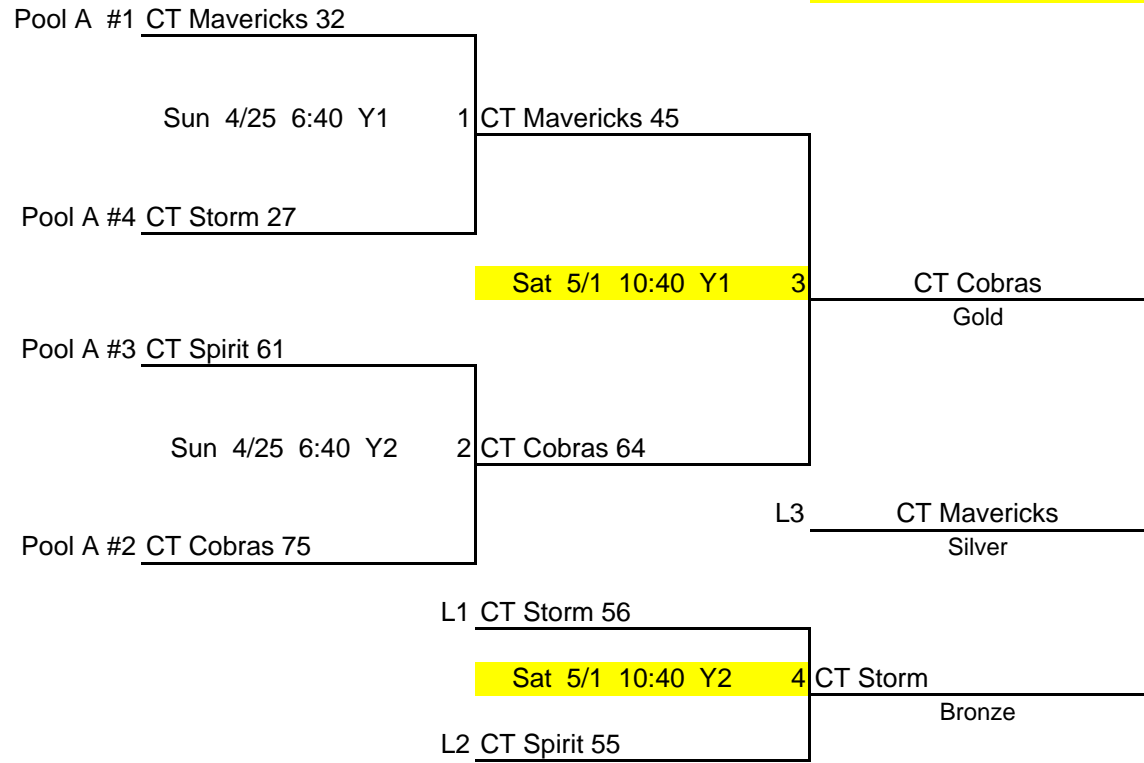

# CT District Championships

14 and under

Division 1

## Championship Bracket

4 Teams

revised 4/18/10

FH= NH Field House  
 NH= North Haven High  
 Y= Yale

Home team on upper bracket.