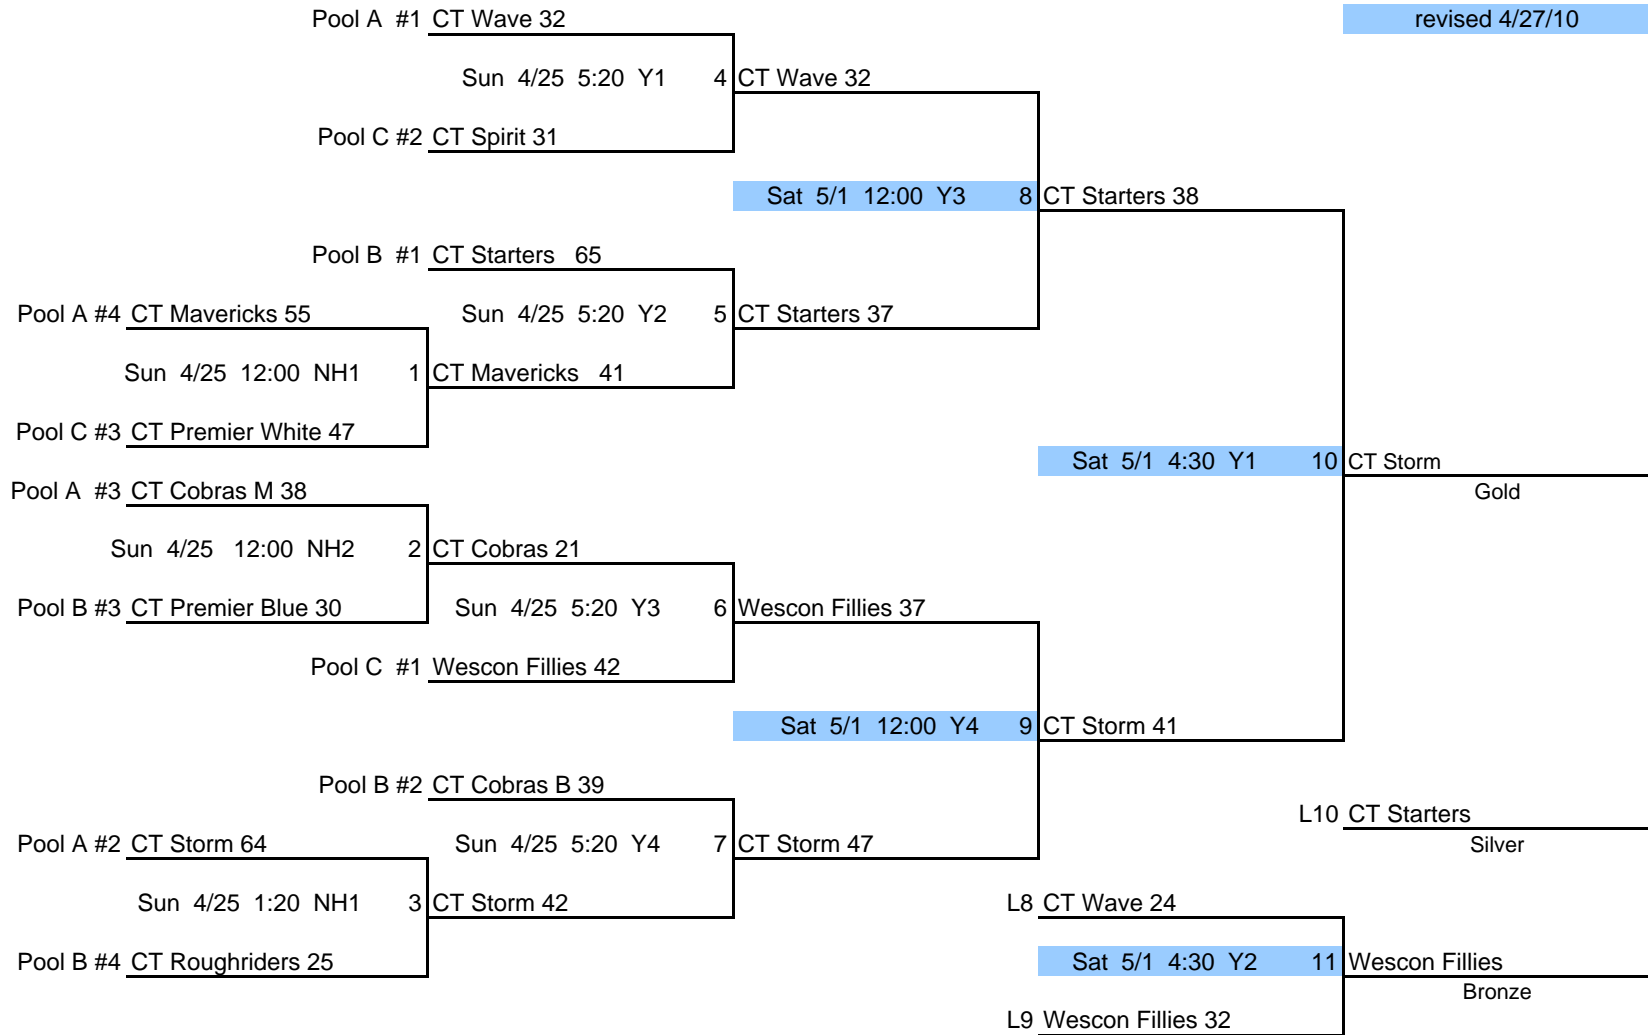

CT District Championships

13 and under

Division 1

Championship Bracket

11 Teams

revised 4/27/10

Home team on upper bracket.

FH= NH Field House
 NH= North Haven High
 Y= Yale