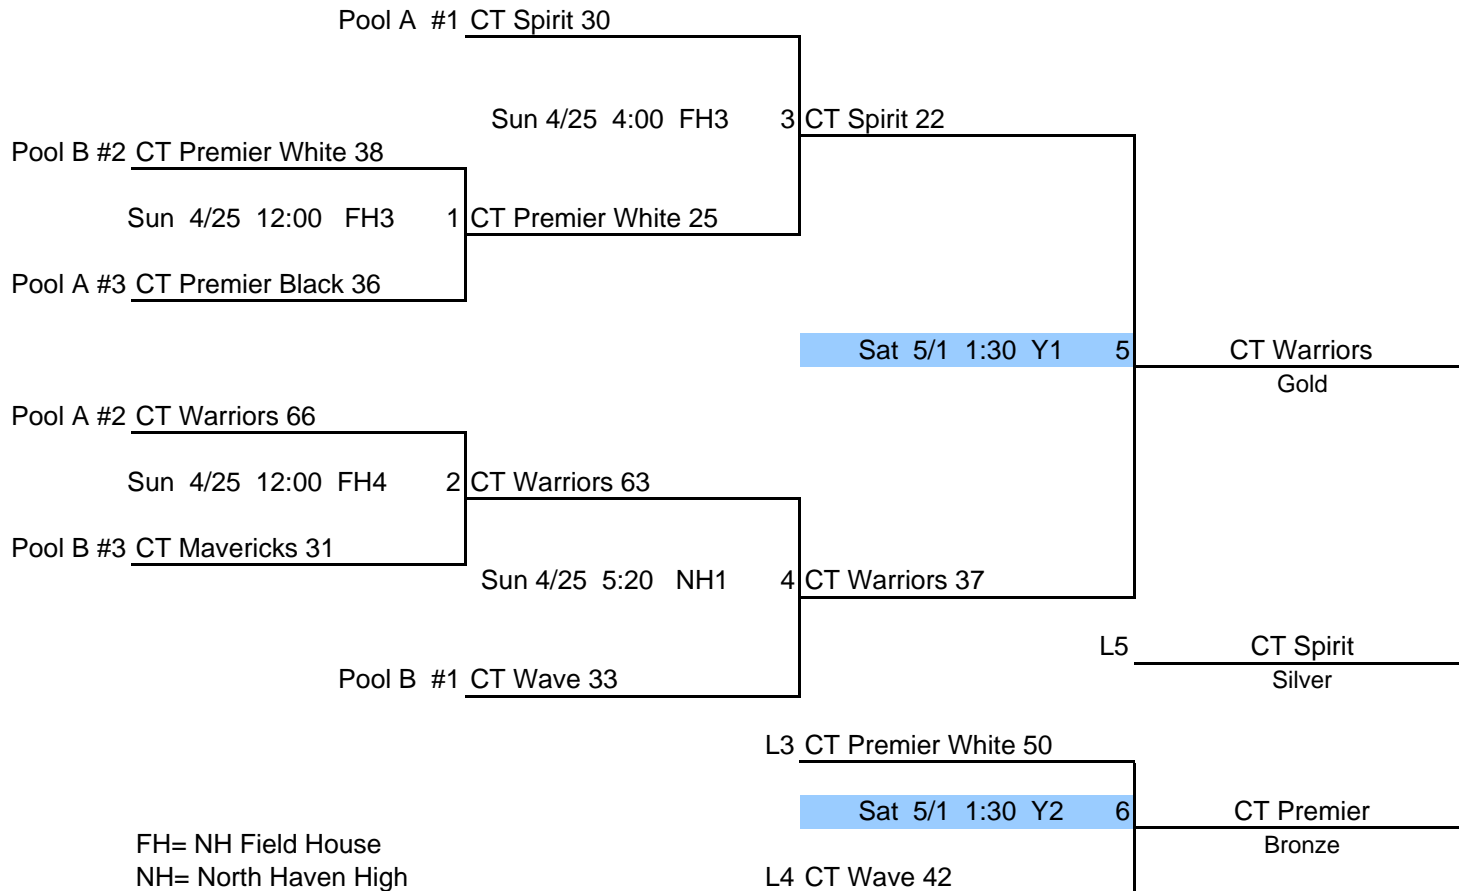

CT District Championships

12 and under

Division 1

Championship Bracket

6 Teams

revised 4/27/10

FH= NH Field House
 NH= North Haven High
 Y= Yale

Home team on upper bracket.