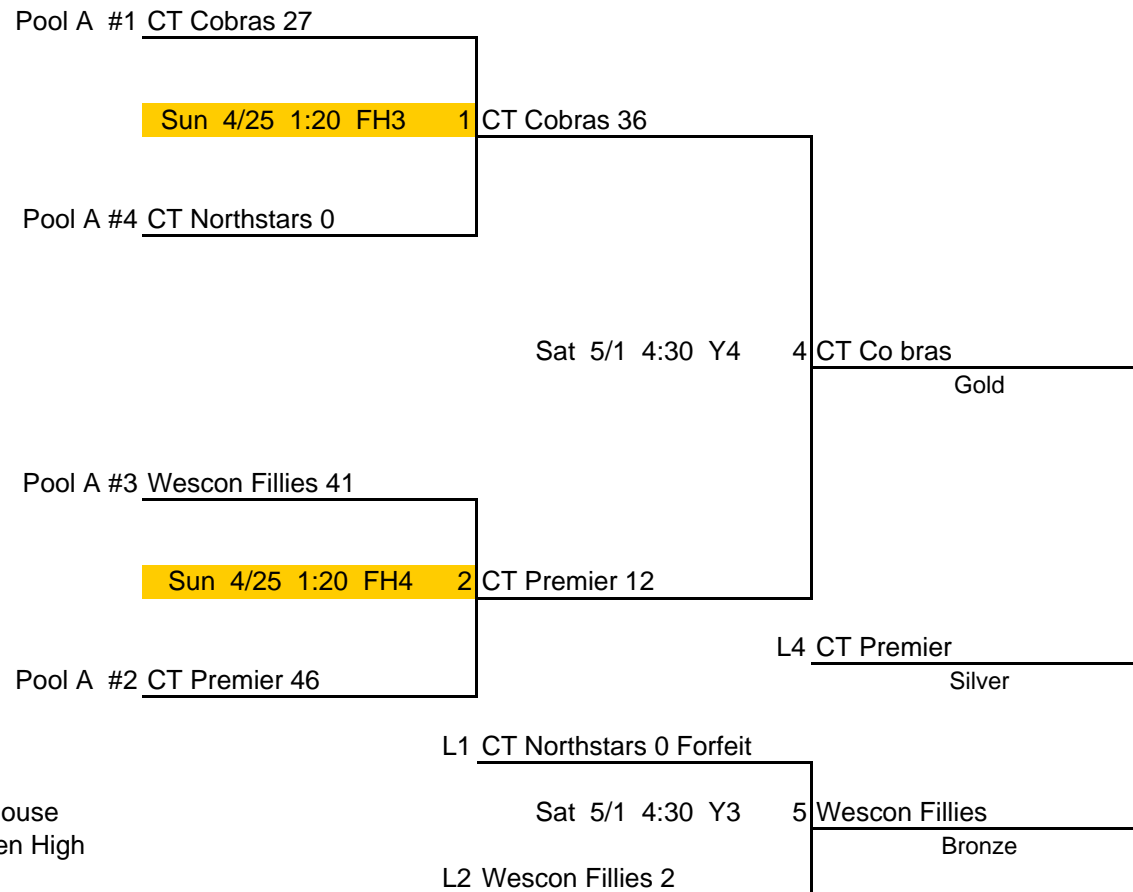

CT District Championships

11 and under

Division 2

Championship Bracket

4 Teams

revised 4/22/10

FH= NH Field House
 NH= North Haven High
 Y= Yale

Home team on upper bracket.