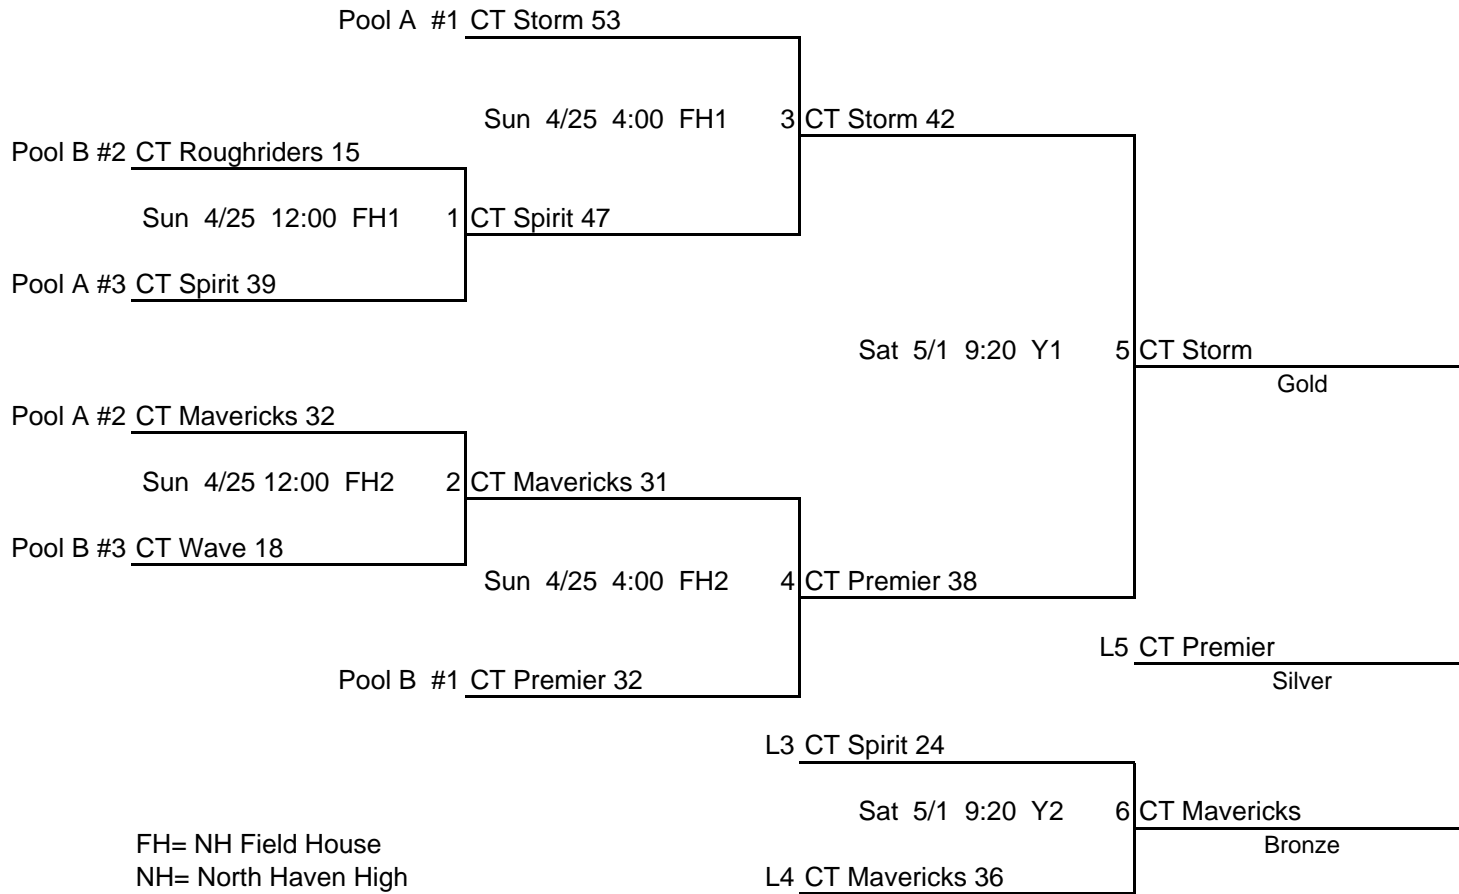

# CT District Championships

11 and under

Division 1

## Championship Bracket

6 Teams

FH= NH Field House  
 NH= North Haven High  
 Y= Yale

Home team on upper bracket.