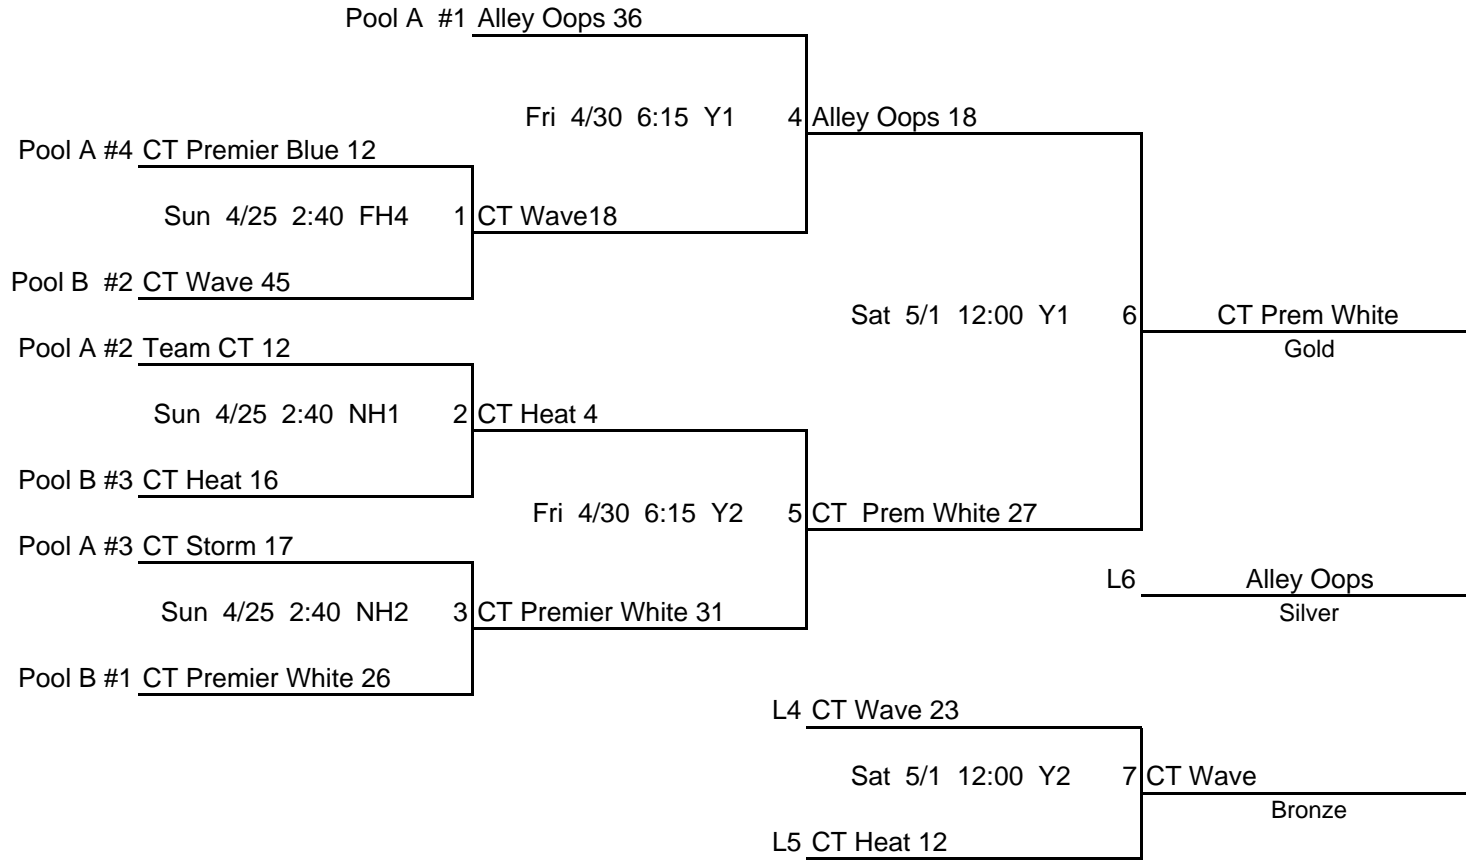

# CT District Championships

10 and under

Division 1

## Championship Bracket

7 Teams

Home team on upper bracket.

FH= NH Field House  
 NH= North Haven High  
 Y= Yale